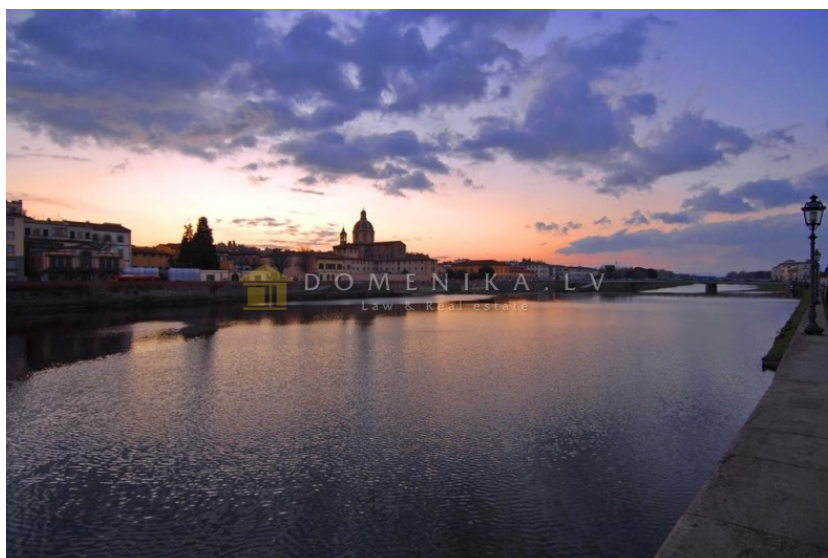

DOMENIKA
LATVIA

Law & Real estate

Продажа | Дом

Florence,

Цена

1500000 €

5000 €/m²

Описание

Florence, Tuscany - Florence:

Near *Porta Romana*, just a few steps from the *Boboli Garden* and *Pitti Palace*, in **Florence**, *historical building with garden* for sale.

The property, located on a dead end road and built in the 1900, has a total surface of 300 square metres and is disposed on four levels, composed as follows.

Basement: wine cellar.

Ground floor: kitchen, studio, living room, two bedrooms, bathroom and closet.

First floor: studio, living room, two bedrooms, one with frescoed ceiling, bathroom.

Attic floor: large attic.

A private garden of approximately 200 square meters completes the property.

Площадь:	300 m²
Комнаты:	10
Этажей: